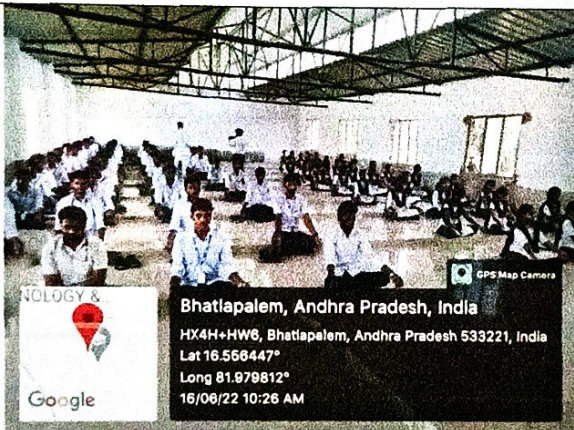

Students are practicing yoga