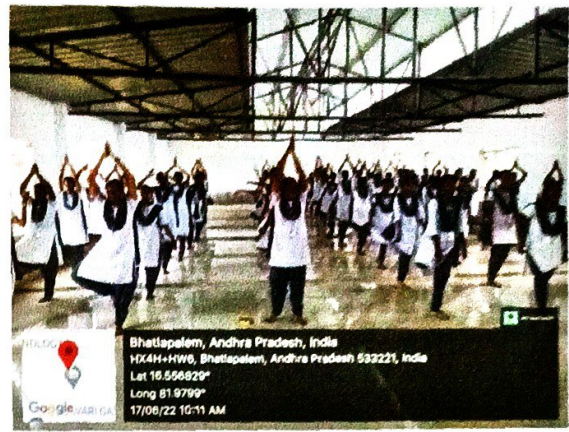

Bhatlapalem, Andhra Pradesh, India
HX4H+HW6, Bhatlapalem, Andhra Pradesh 533221, India
Lat 16.556822°
Long 81.9799°
17/06/22 10:11 AM

Students practice yoga practice